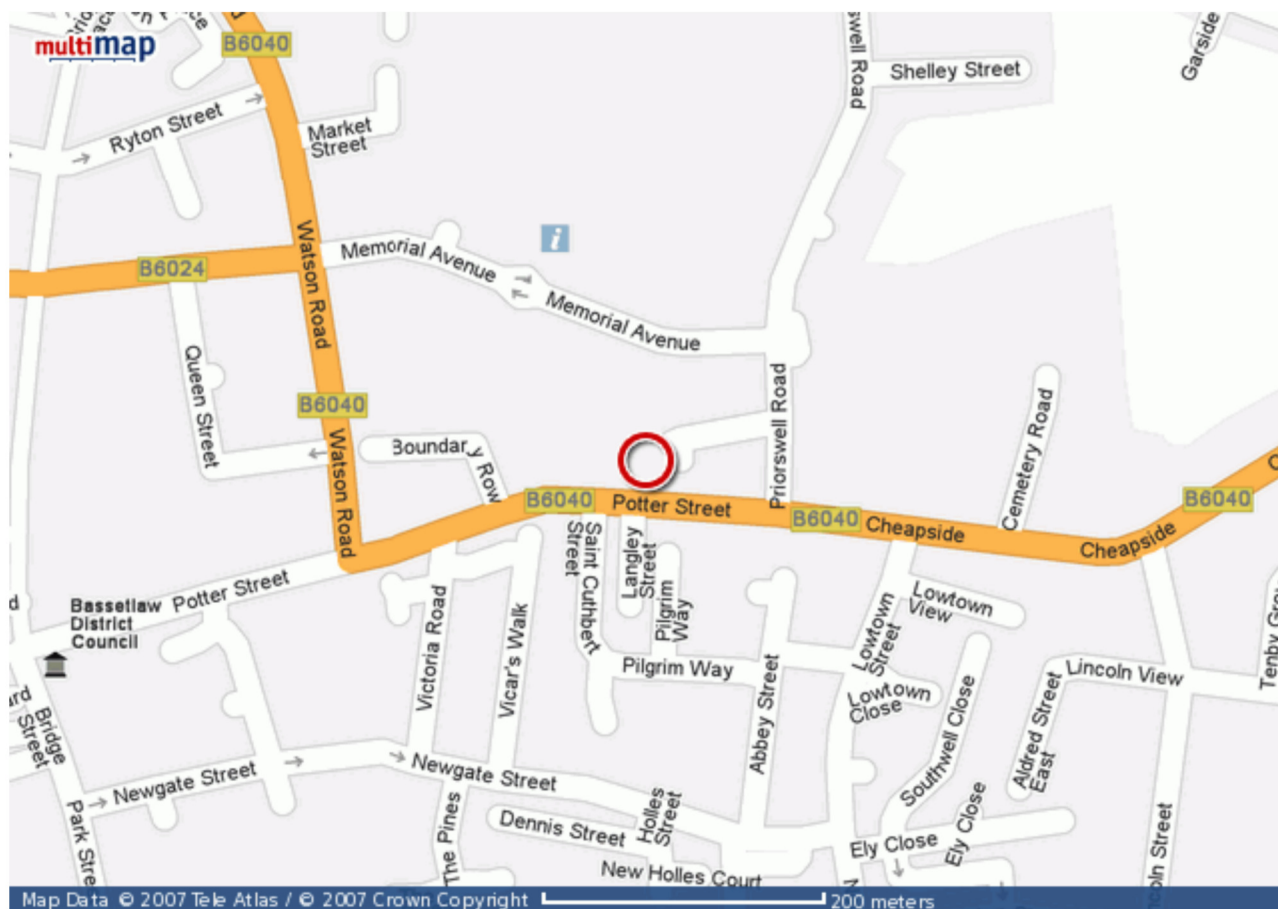

You searched for **S80 2HL**

UK » England » Nottinghamshire » Worksop

Nearest transport link

Railway: Worksop (0.60mi, 0.97km)
Airport: Robin Hood Airport (13.07mi, 21.04km)

Did you know?

- Multimap helps you:**
- Email maps and directions to friends
 - Book hotels and cottages
 - Find Wi-Fi hotspots
 - Buy aerial photos of your house
 - Locate petrol stations